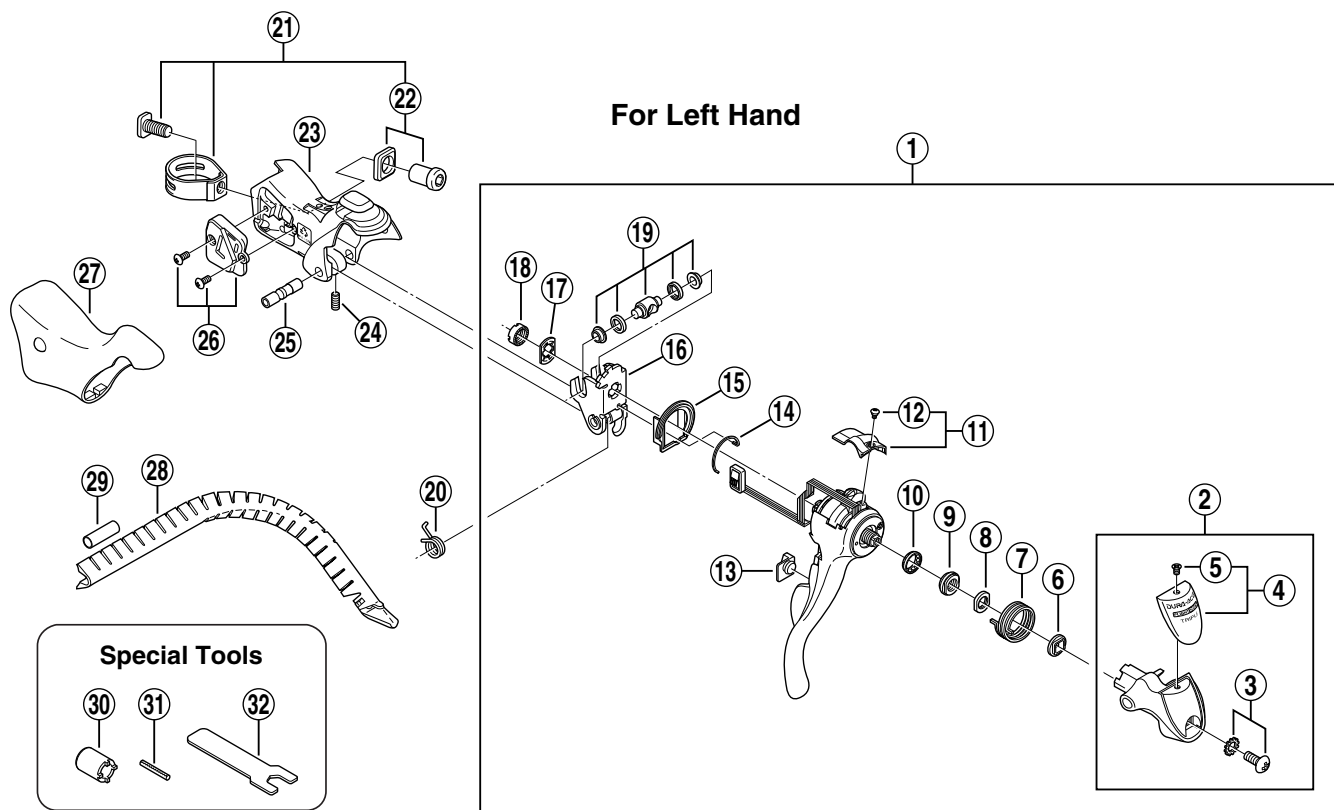

DURA-ACE Dual Control Lever
ST-7703 FLIGHT DECK Compatible

Q'TY	ITEM NO.	SHIMANO CODE NO.	DESCRIPTION
	1	Y-6FL 98010	L.H. Main Lever Assembly
	2	Y-6FL 98020	L.H. Outer Support Cap Unit
	3	Y-6BD98050	Cap Fixing Screw (M4 x 10) & Teethed Washer
	4	Y-6FL 98040	Name Plate & Fixing Screw
	5	Y-6BD33000	Name Plate Fixing Screw
	6	Y-6BD37000	Bush for Outer Support Cap
	7	Y-6BD60000	L.H. Return Spring for Main Lever
	8	Y-6BD45000	Lock Nut for Cone
	9	Y-6BD48000	Cone
	10	Y-6BD91300	Ball Retainer (1/16" x 12)
	11	Y-6FL 98030	L.H. Front Cover & Fixing Screw
	12	Y-6CX 48000	Front Cover Fixing Screw
	13	Y-6CX 10010	L.H. Release Lever Support Plate
	14	Y-67D 38000	L.H. Release Plate Return Spring
	15	Y-6CX 64000	L.H. Dust Seal
	16	Y-6BD90800	L.H. Adapter
	17	Y-6BD39000	Non-Turn Washer
	18	Y-66E 33000	Lock Nut
	19	Y-6BD98110	Cable Hook Unit
	20	Y-6BD74000	L.H. Return Spring
	21	Y-6BD98120	Clamp Band Unit (φ 23.8 mm Ø φ 24.2 mm)
	22	Y-6BD98130	Clamp Nut & Washer
	23	Y-6FL 98050	L.H. Bracket
	24	Y-6BD76000	Lever Axle Fixing Screw
	25	Y-6BD85000	Lever Axle
	26	Y-6CX 98150	L.H. Water-Proof Cap & Fixing Screws (M3 x 6.35)
	27	Y-6CX 98110	Bracket Covers (Pair)
	28	Y-86B 90010	Outer Cable Guide
	29	Y-877 11000	Outer Cable Joint
	30	Y-130 03000	Lock Nut Removal Tool (TL-ST01)
	31	Y-130 03100	Return Spring Installation Tool (TL-ST02)
	32	Y-6BD00010	Cone Adjusting Spanner